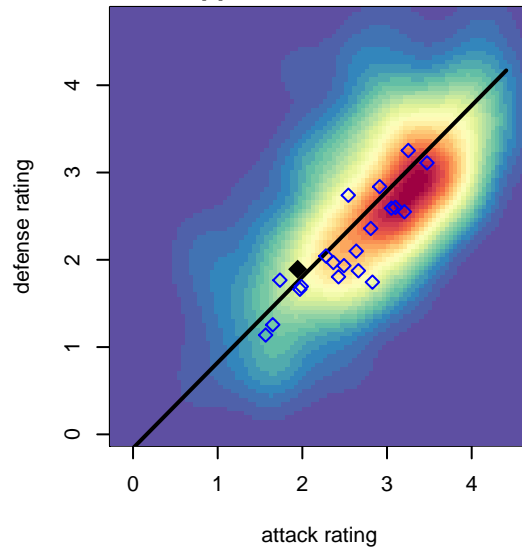

**attack and defense rating
relative to others at age
and all opponents in last 13 months**