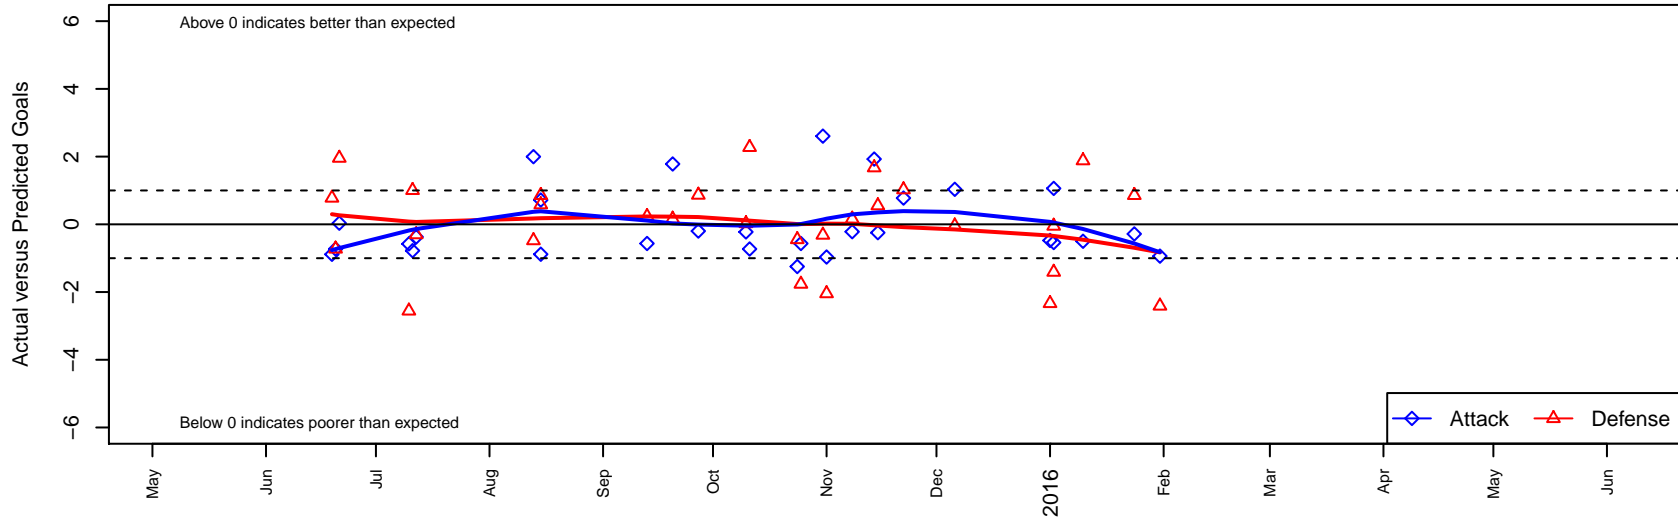

Snohomish United Red B98

Snohomish Youth SC
 Snohomish, WA
 B98 total strength=1353
 attack=6.99 defense=6.63
 fall league = RCL B98 Div 4

alt names used:
 SNOHOMISH UNITED B98 RED ()
 SNOHOMISH UNITED RED B98 (WA)
 SNOHOMISH UNITED SNOHOMISH UNITED I
 SNOHOMISH UNITED RED B
 SNOHOMISH UNITED RED B
 Snohomish United B98 Red

Snohomish United Red B98
 Dots are actual minus expected GF (blue circles) and GA (red triangles).
 Blue line is smoothed change in attack strength. Red is smoothed change in defense strength.

**attack and defense variance (black dot)
relative to other teams
and top 10 in region**