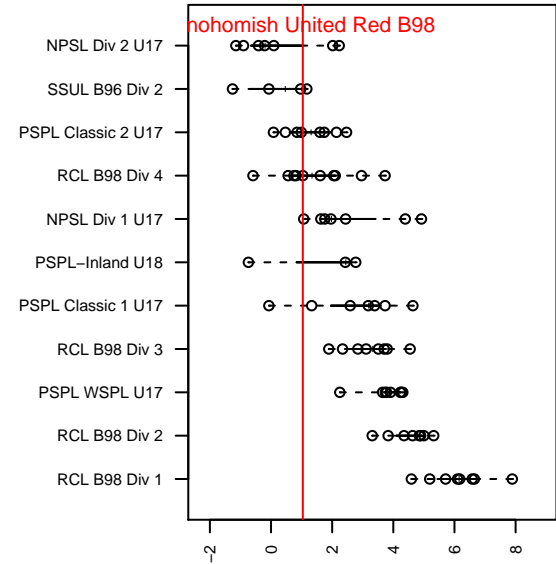

**attack and defense rating
relative to others at age
and all opponents in last 13 months**